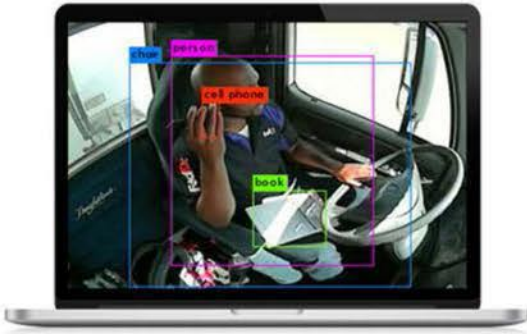

Intelligent AI-Connected Dash Cam

- STREAMING WITH DUAL FACING CAMERAS
- INSTANT ACCIDENT RETRIEVAL
- DISTRACTED DRIVING AI DETECTION
- 100% INTEGRATION WITH GEOTAB
- EASY INSTALLATION
- WIRELESS EXPANDABILITY

Easily detect distracted drivers, driver fatigue and unsafe driving behaviors, while assisting drivers with audio and visual corrections.

DATA ANALYTICS AND REPORTING

Create custom reports and dashboards for groups, depot's or single vehicles. Real-time GPS tracking includes location history with the ability to focus on specific vehicles.

Features

ADVANCED FEATURES

- Our image analytics algorithm detects cell phones and other objects as required for enhanced notifications
- Improved facial recognition is able to recognize driver distraction and drowsiness at any hour of the day
- Real-time access to live video from any device to assist drivers
- Be able to quickly and fully review an incident; collisions, near-misses or unsafe driving events to save time on complex investigations
- Get instant access to live video and video retrievals - each vehicle can have footage stored in the cloud for 30 days

surfsight

Supported by fully redundant media servers with 99.999% uptime.

INTELLIGENT AI CONNECTED DASHCAM

FleetMaster provides smart real-time visibility and valuable insights. That enhance your drivers and fleets performance while helping to increase safety on our roads...