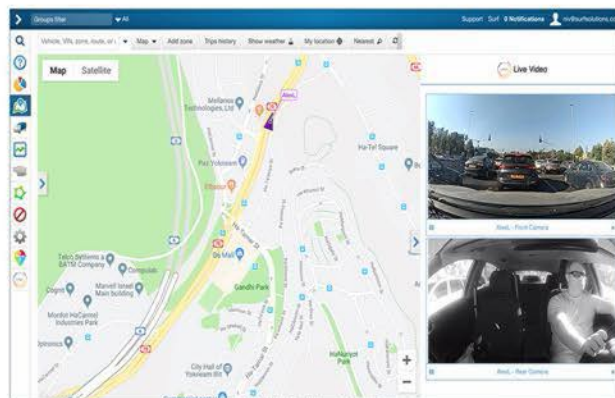

Easily detect distracted drivers, driver fatigue and unsafe driving behaviors, while assisting drivers with audio and visual corrections.

DATA ANALYTICS AND REPORTING

Create custom reports and dashboards for groups, depot's or single vehicles. Real-time GPS tracking includes location history with the ability to focus on specific vehicles.

surfsight

Supported by fully redundant media servers with 99.999% uptime.

INTELLIGENT AI CONNECTED DASHCAM

FleetMaster provides smart real-time visibility and valuable insights. That enhance your drivers and fleets performance while helping to increase safety on our roads...