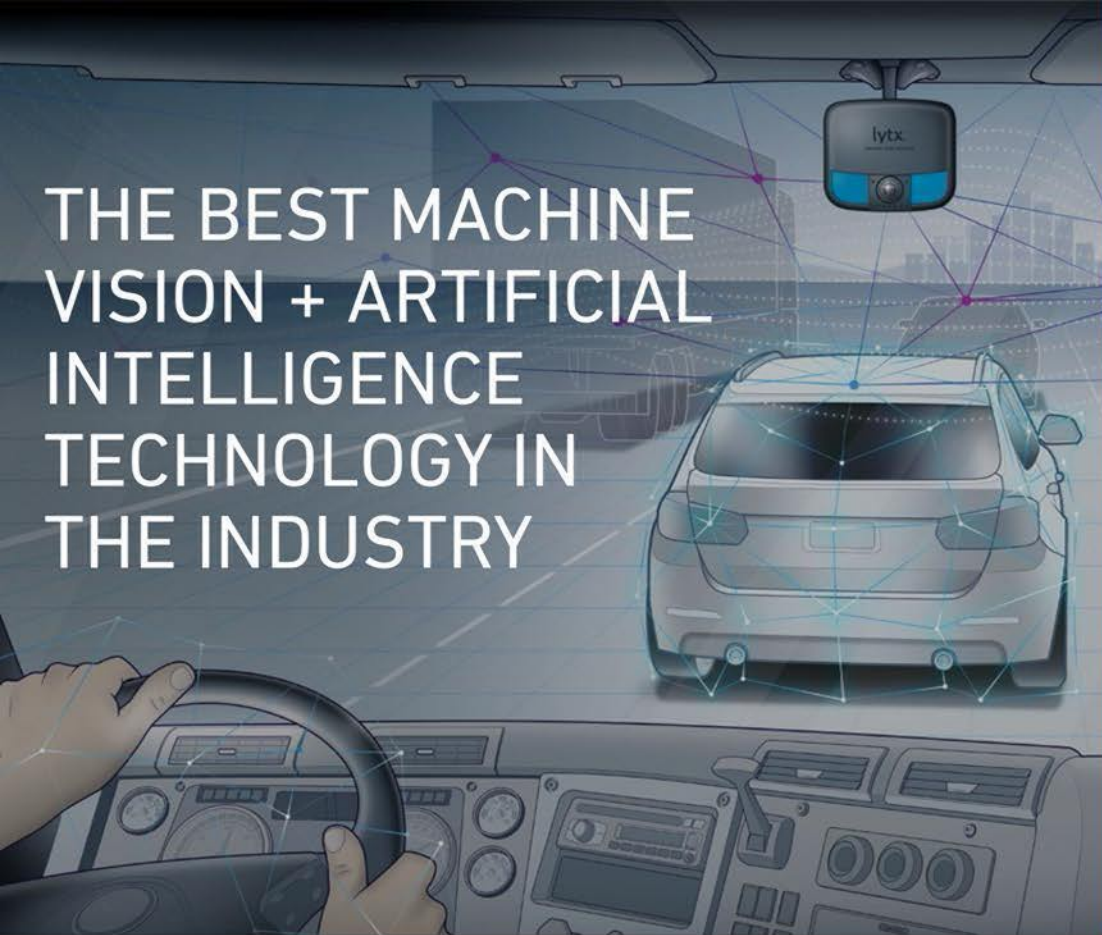

- Programmatic approach to fleet safety
- Highly effective coaching workflow
- Human-validated event review

IT STARTS WITH DRIVECAM EVENT RECORDERS

Our cloud-connected dash cameras, combined with the Lytx Video Platform, delivers reliable, continual video clips to a searchable online dashboard. These front and rear-facing cameras can provide a 360-degree view complete with high-quality video and night vision. The ability to see what really happened can help you save time and money, protect your drivers, maximize efficiency, provide better customer service, and gain peace of mind.

*Subject to available cellular network coverage.

THE BEST MACHINE VISION + ARTIFICIAL INTELLIGENCE TECHNOLOGY IN THE INDUSTRY

Not all technologies are created equal. Whether it's intelligent triggers for risky driving events, new ways to detect drowsy or distracted driving, or custom algorithms to surface the most relevant video events, only Lytx can deliver the breakthroughs modern fleets demand.