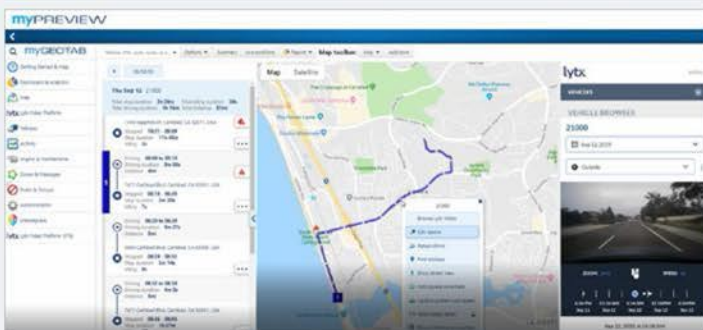

Timely insights to manage risk

"I need a proven way to improve driver behavior, reduce risk, and lower collision frequency."

Full program to coach drivers to safety

Get the video solution that's right for your fleet alongside Geotab's robust telematics solutions