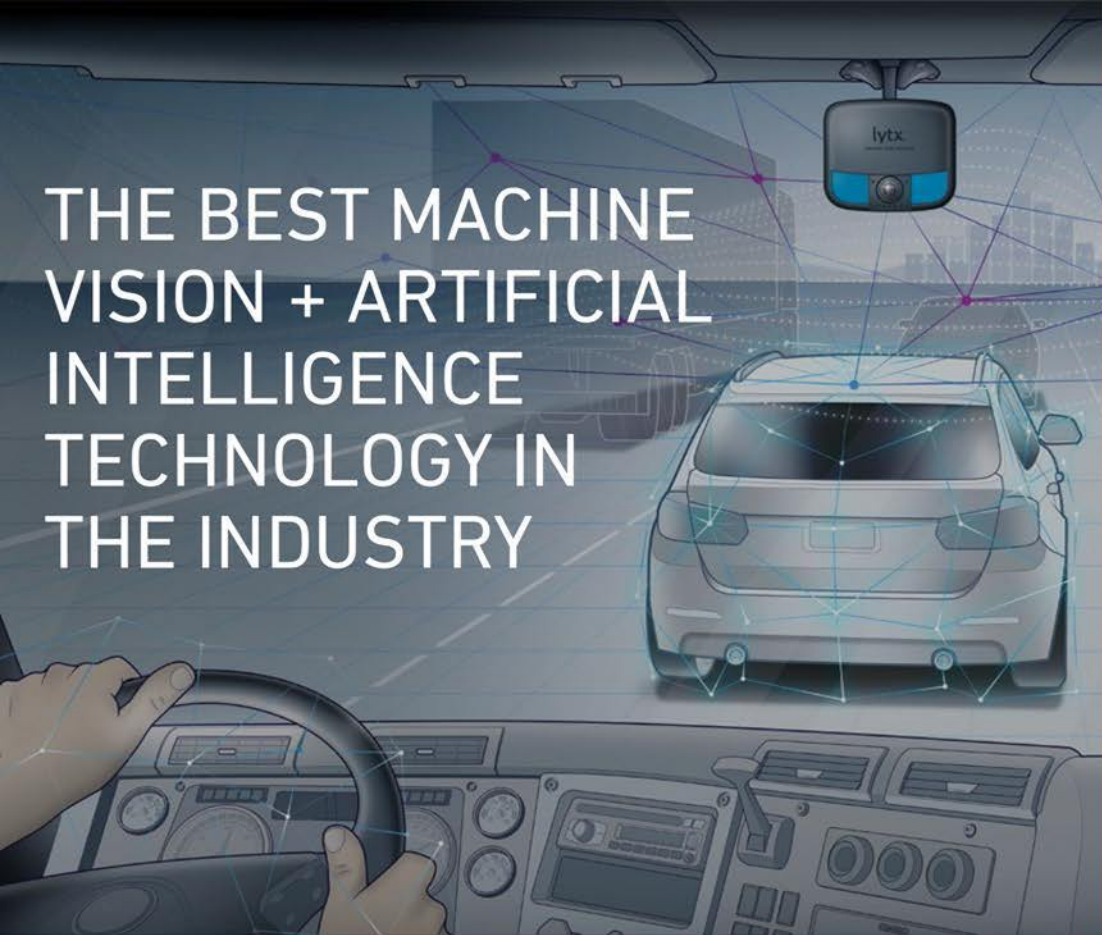

- Programmatic approach to fleet safety
- Highly effective coaching workflow
- Human-validated event review

IT STARTS WITH DRIVECAM EVENT RECORDERS

Our cloud-connected dash cameras, combined with the Lytx Video Platform, delivers reliable, continual video clips to a searchable online dashboard. These front and rear-facing cameras can provide a 360-degree view complete with high-quality video and night vision. The ability to see what really happened can help you save time and money, protect your drivers, maximize efficiency, provide better customer service, and gain peace of mind.

*Subject to available cellular network coverage.

THE BEST MACHINE VISION + ARTIFICIAL INTELLIGENCE TECHNOLOGY IN THE INDUSTRY

Not all technologies are created equal. Whether it's intelligent triggers for risky driving events, new ways to detect drowsy or distracted driving, or custom algorithms to surface the most relevant video events, only Lytx can deliver the breakthroughs modern fleets demand.