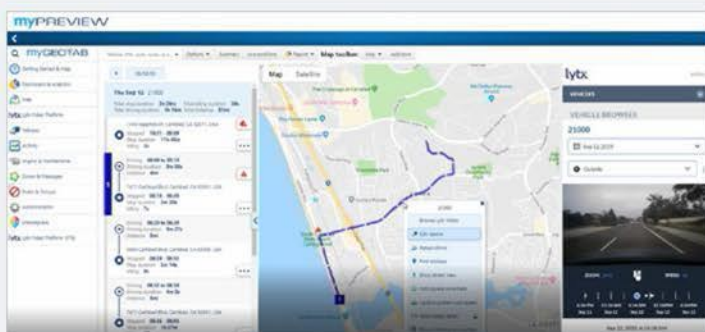

Timely insights to manage risk

"I need a proven way to improve driver behavior, reduce risk, and lower collision frequency."

Full program to coach drivers to safety

Get the video solution that's right for your fleet alongside Geotab's robust telematics solutions