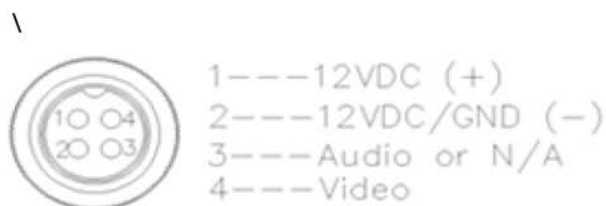

Specifications

Model	Hero-C60S0V36-1MR
Image Sensor	1/3" CMOS AR0130
TV System	PAL/NTSC (optional)
Picture Elements	1280 (H) x 960 (V)
Sensitivity	0 Lux (IR LED On)
Scanning System	Progressive scan RGB CMOS
Synchronization	Internal
S/N Ratio	More than 44dB (AGC Off)
Auto Gain Control (AGC)	Auto
Electronic Shutter	Auto
BLC	Auto
Infrared Spectrum	850nm
Infrared LED	12 LEDs (ø5.0)
Video Output	1 Vp-p, 75Ω,AHD
Audio	N/A
Mirror	Optional
ICR	Available
Noise Reduction	3D
Dynamic range	83.5 dB
Lens	f3.6mm Megapixel
Power Supply	9-18V DC
Power Consumption	150mA
Dimensions	78.5 x 63 x 48.5 mm
Net Weight	123 g
Weatherproof/Water Proof	IP67
Operating Temperature	-30° C ~ +70 ° C

Cable Connection: