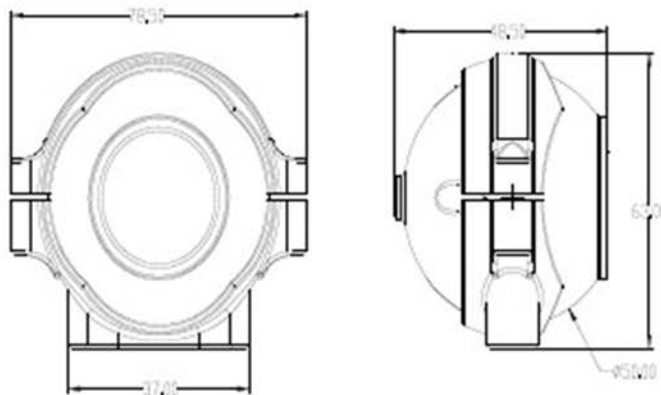

Dimension

Specifications

Model	Hero-C60S0V36-1MR
Image Sensor	1/3" CMOS AR0130
TV System	PAL/NTSC (optional)
Picture Elements	1280 (H) x 960 (V)
Sensitivity	0 Lux (IR LED On)
Scanning System	Progressive scan RGB CMOS
Synchronization	Internal
S/N Ratio	More than 44dB (AGC Off)
Auto Gain Control (AGC)	Auto
Electronic Shutter	Auto
BLC	Auto
Infrared Spectrum	850nm
Infrared LED	12 LEDs (ø5.0)
Video Output	1 Vp-p, 75Ω,AHD
Audio	N/A
Mirror	Optional
ICR	Available
Noise Reduction	3D
Dynamic range	83.5 dB
Lens	f3.6mm Megapixel
Power Supply	9-18V DC
Power Consumption	150mA
Dimensions	78.5 x 63 x 48.5 mm
Net Weight	123 g
Weatherproof/Water Proof	IP67
Operating Temperature	-30° C ~ +70 ° C